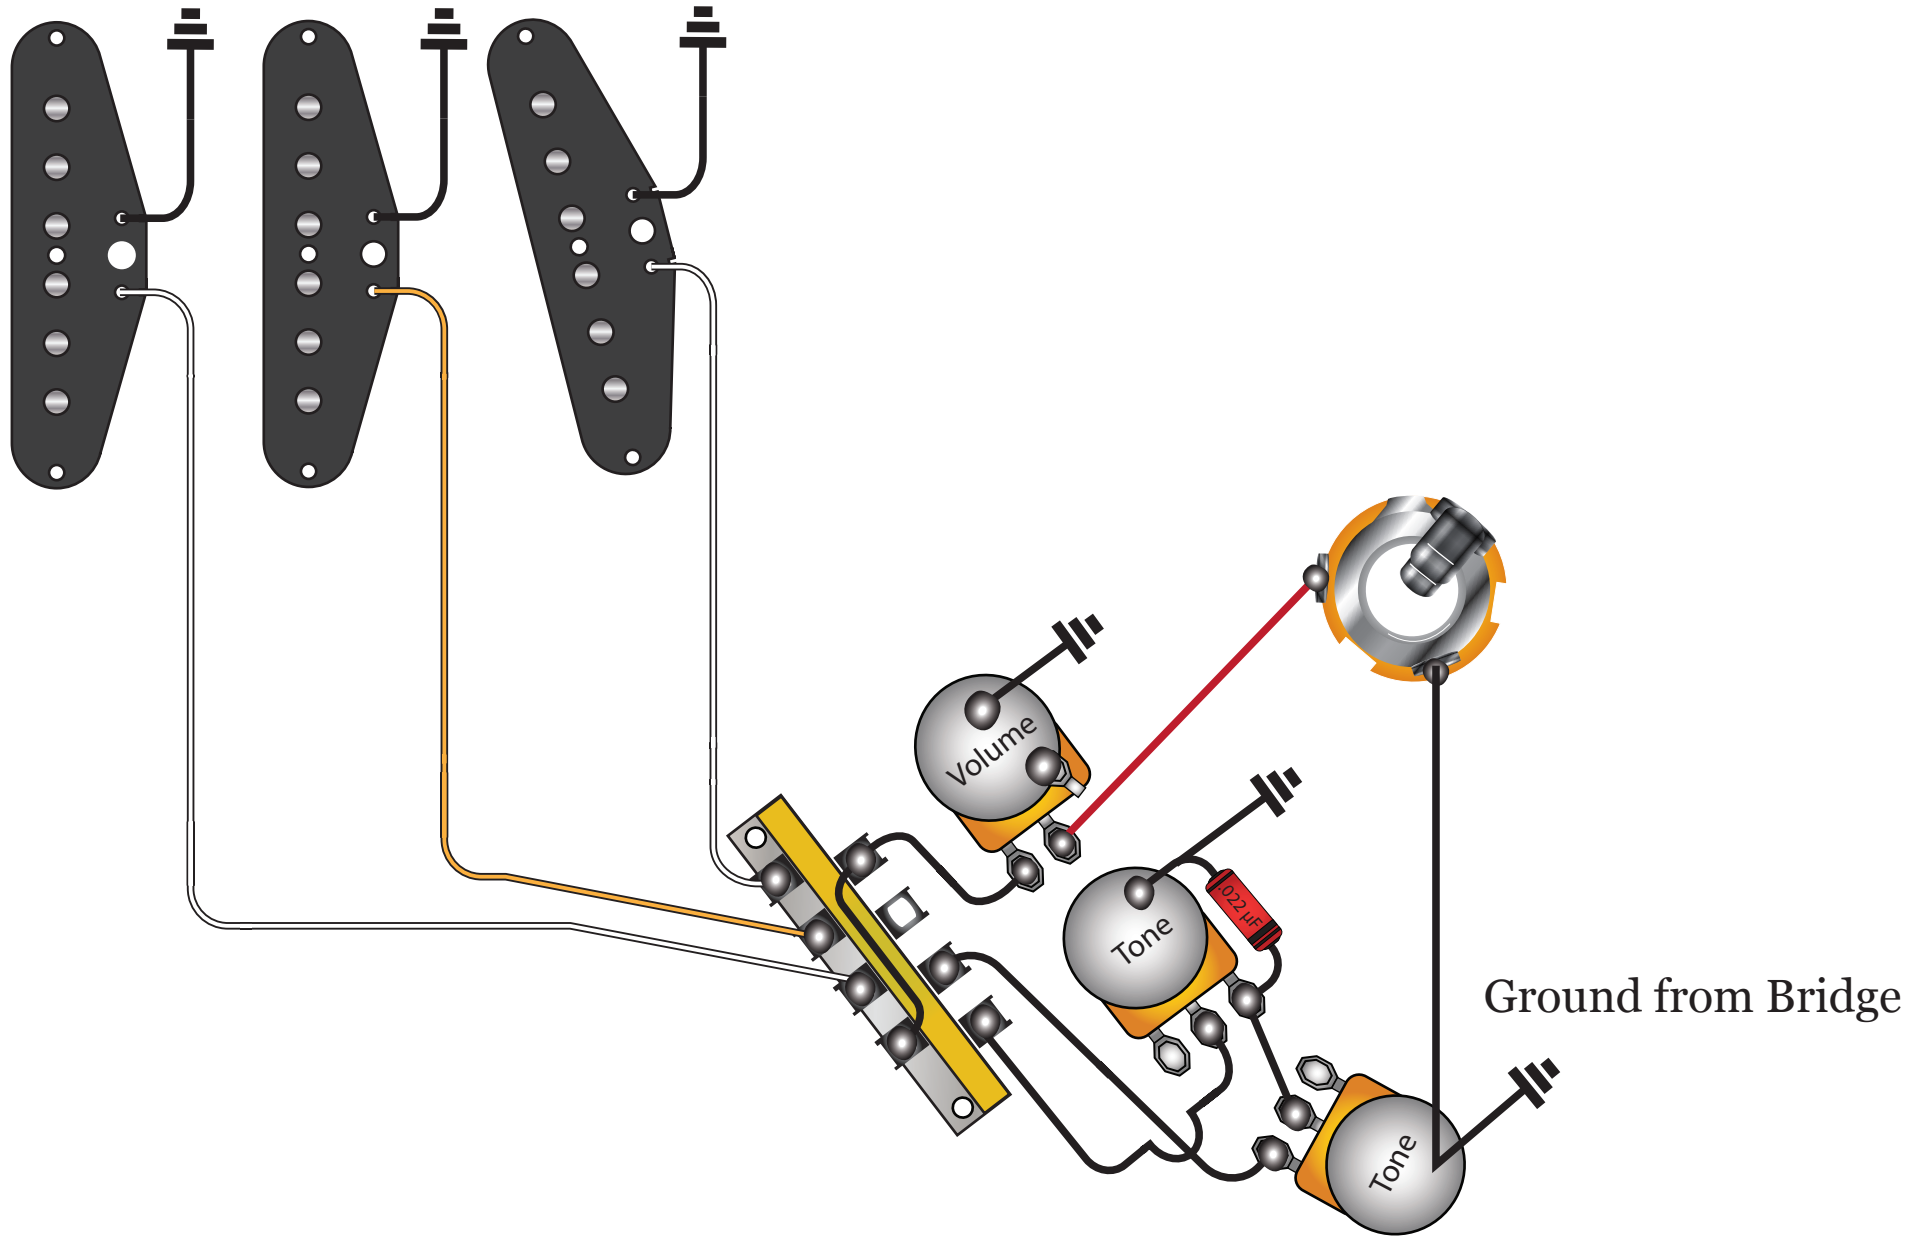

Standard Stratocaster® Wiring

● = Solder Joint, location for ground (earth)

⏏ = Ground connection (earth)

Suggested Pot: 250k

Suggested Capacitor: .022µF